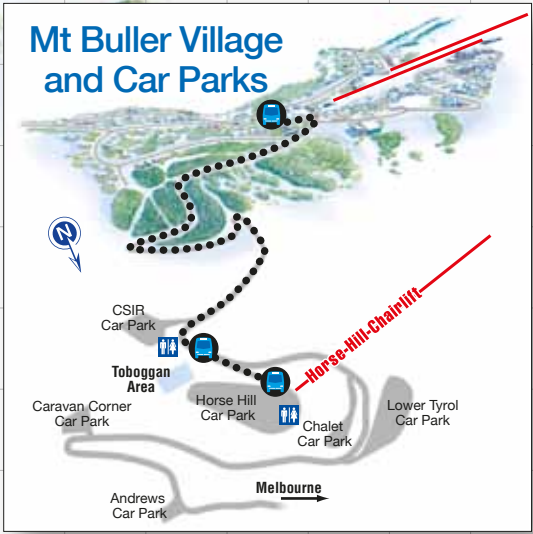

# Mt Buller

# Village Map

A B C D E F G H I J K L M N O P Q R S T U V W X Y Z

1  
2  
3  
4  
5  
6  
7  
8  
9  
10  
11  
12  
13  
14  
15

## Key

- Free Day Visitor Shuttle
- Free Intra Village Bus Stops
- Free Intra Village Bus Routes
- Car Park
- Village

Resort Sponsors

Holden. Go better.

To Car Parks