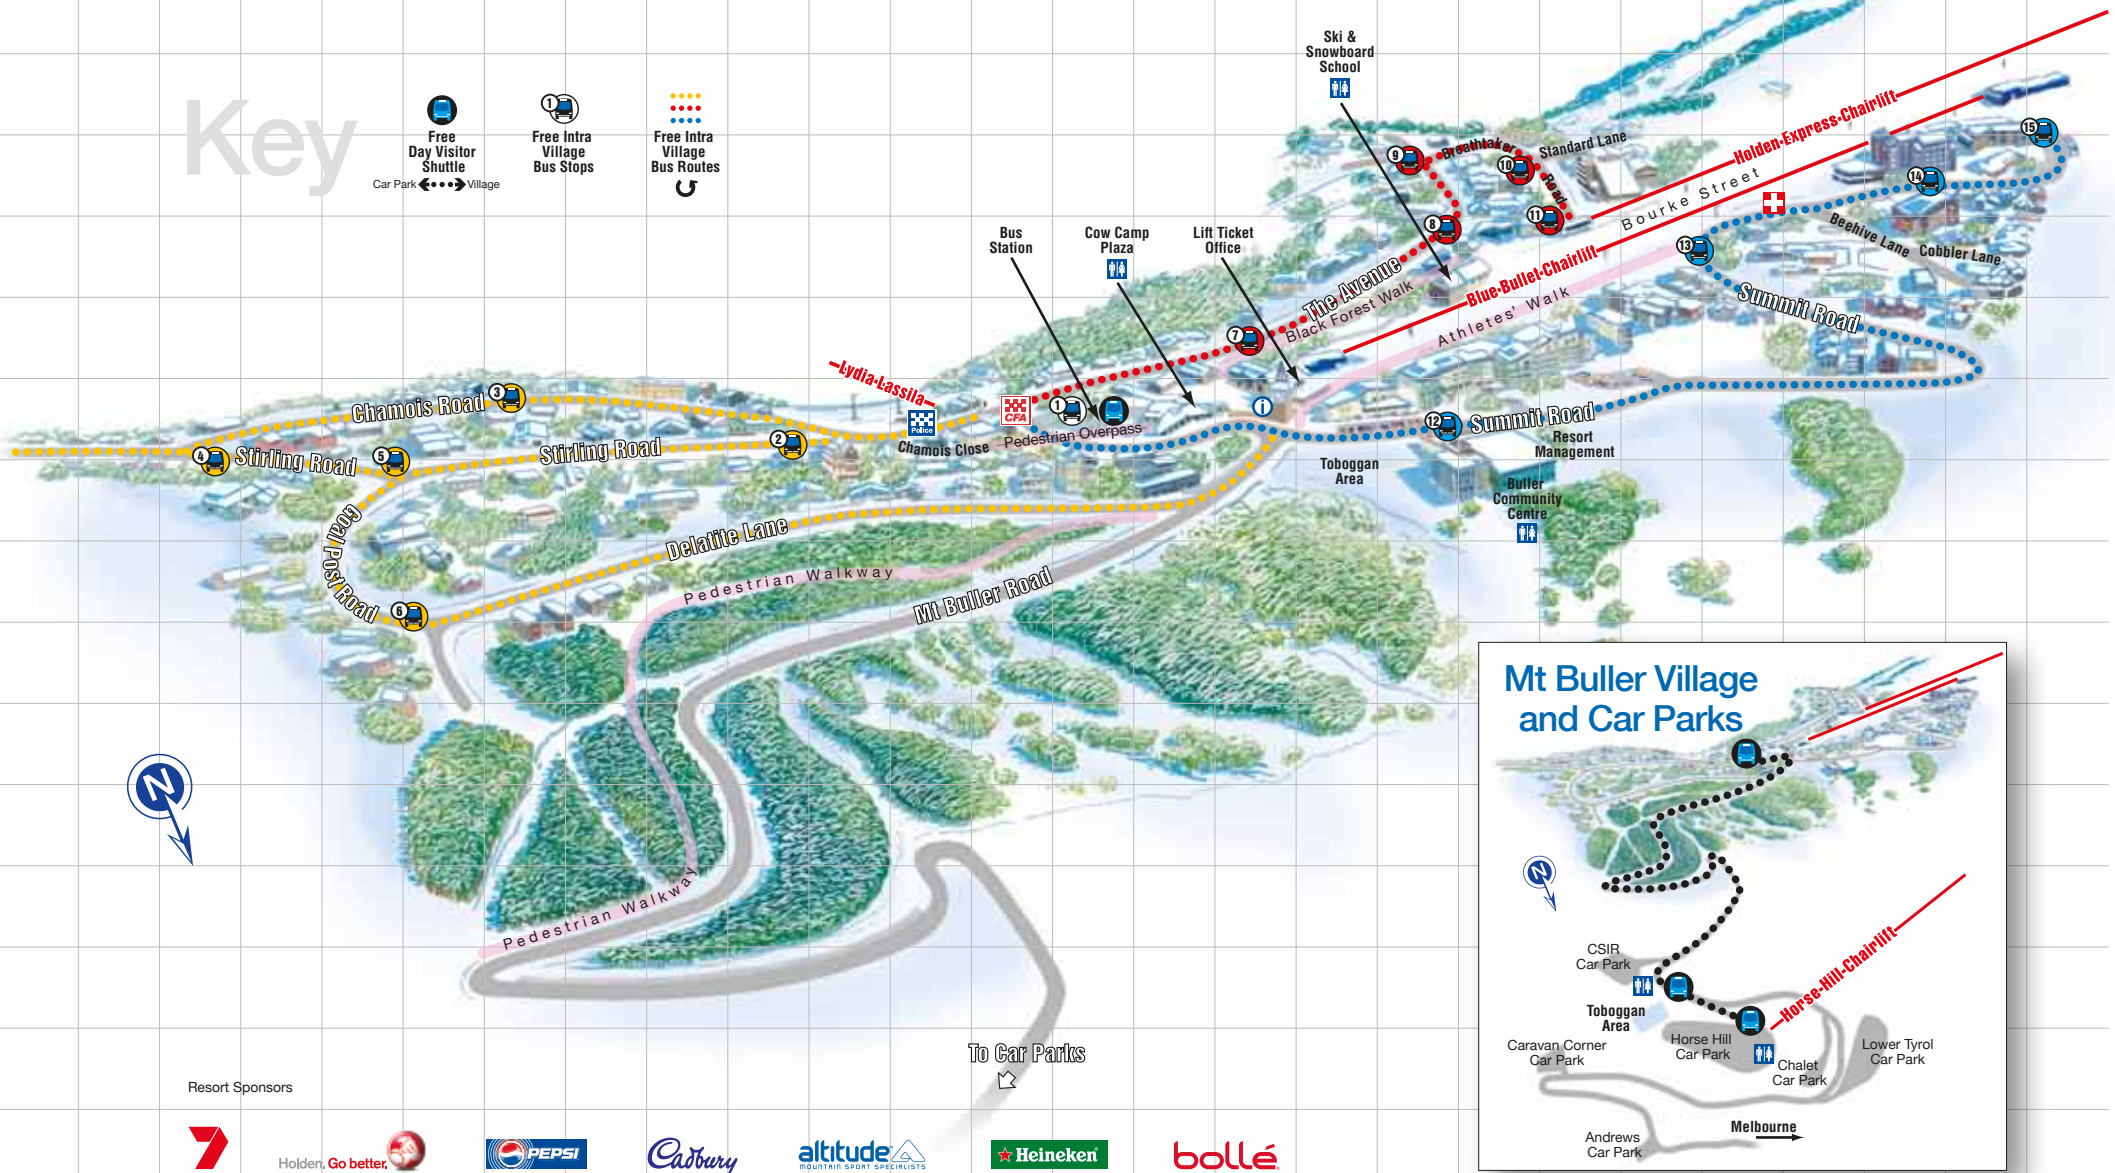

# Village Map

A B C D E F G H I J K L M N O P Q R S T U V W X Y Z

1  
2  
3  
4  
5  
6  
7  
8  
9  
10  
11  
12  
13  
14  
15

## Key

- Free Day Visitor Shuttle
- Free Intra Village Bus Stops
- Free Intra Village Bus Routes
- Car Park
- Village

Resort Sponsors

Holden. Go better.

To Car Parks

## Medical and Emergency

Ambulance	V4
Fire Brigade	M6
Police Station	L6
Medical Centre/Pharmacy	V4
Ski Patrol	V4

## Village Square Outlets

d=Downstairs / u=Upstairs

Advance Sales Lift Ticket Office	P6-d
Altitude	Q6
Black Mountain Equipment	O6
Buller Sports Central	P6-d
Buller Holidays	P6-u
Burger Haus	Q6
Cattleman's Café	P6-u
Day Visitor Car Park Shuttle	N6
Foodworks Supermarket	Q6
Freeride	O6